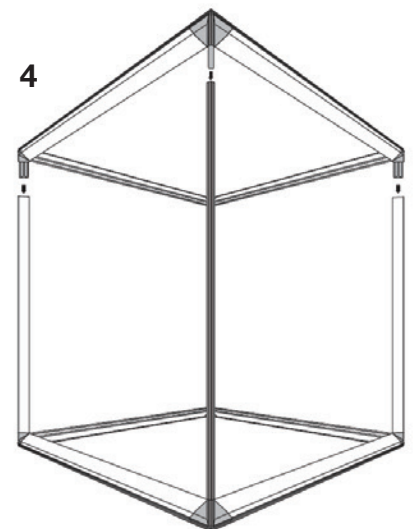

TOOL-FREE SEG CUBE AND TOWER

CUBES

Hardware only

24" x 24" x 24"

Non-Lit: \$231.65

Lit: \$380.47

36" x 36" x 36"

Non-Lit: \$301.40

Lit: \$453.37

48" x 48" x 48"

Non-Lit: \$371.15

Lit: \$548.77

TOWERS

Hardware only

24" x 24" x 72"

Non-Lit: \$324.65

Lit: \$585.97

36" x 36" x 72"

Non-Lit: \$ 371.15

Lit: \$635.62

48" X 48" x 72"

Non-Lit: \$417.65

Lit: \$685.27

Contact Matt to request a quote.