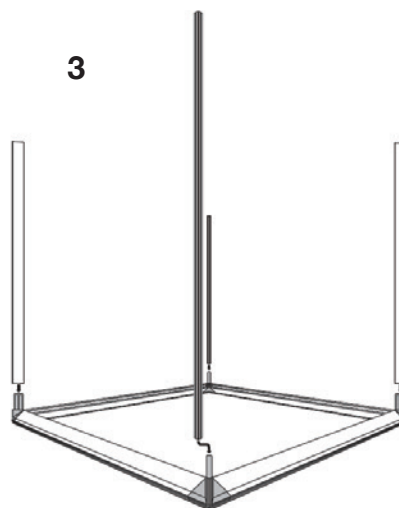

TOOL-FREE SEG CUBE AND TOWER

CUBES

Hardware only

24" x 24" x 24"

Non-Lit: \$231.65

Lit: \$380.47

36" x 36" x 36"

Non-Lit: \$301.40

Lit: \$585.97

36" x 36" x 72"

Non-Lit: \$ 371.15

Lit: \$635.62

48" X 48" x 72"

Non-Lit: \$417.65

Lit: \$685.27

Contact Matt to request a quote.