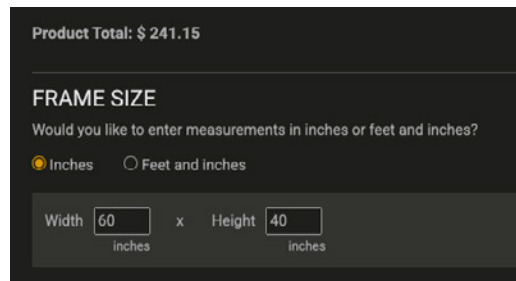

QUICK QUOTES & EASY ORDERING

- **Call or Email:** Same-day quotes
- **24/7 Online Quotes:** Available after form approval
- **Reseller Exclusive:** we protect your client relationships

GET YOUR FREE SAMPLE KIT

See it. Feel it. Know it. Unbox the full SEG Experience with:

- A complete extrusion sample box featuring all our SEG profiles
- A sample-size lit or unlit frame in the profile & color of your choice

Contact Matt to request your free kit.