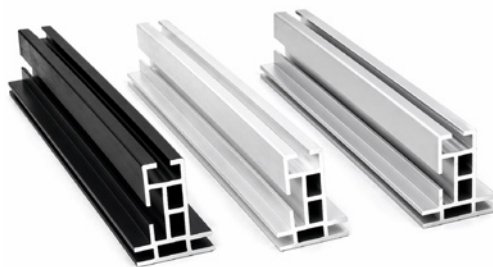

WHY TRADE PARTNERS CHOOSE DIRECT LED FRAMES

FAST TURNAROUNDS, READY TO SHIP

- Unlit SEG frames: 1-2 business days
- LED light boxes: 3-5 business days
- Deep inventory to support fast fulfillment

SECURE PACKAGING FOR TRANSIT

- Reinforced corners for added protection
- Heavy-duty strapping for secure transit
- Protective film helps prevent surface damage

STANDARD FINISH OPTIONS

- Anodized Silver
- Gloss White
- Matte Black

FRAME SIZE