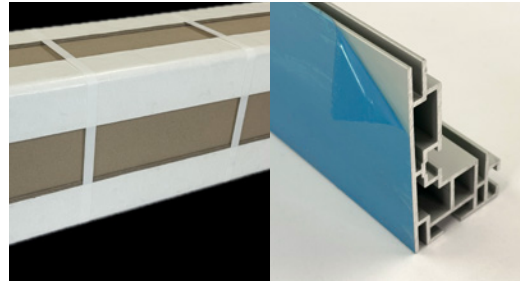

WHY TRADE PARTNERS CHOOSE DIRECT LED FRAMES

FAST TURNAROUNDS, READY TO SHIP

- Unlit SEG frames: 1-2 business days
- LED light boxes: 3-5 business days
- Deep inventory to support fast fulfillment

SECURE PACKAGING FOR TRANSIT

- Reinforced corners for added protection
- Heavy-duty strapping for secure transit
- Protective film helps prevent surface damage

STANDARD FINISH OPTIONS

- Anodized Silver
- Gloss White
- Matte Black

FRAME SIZE