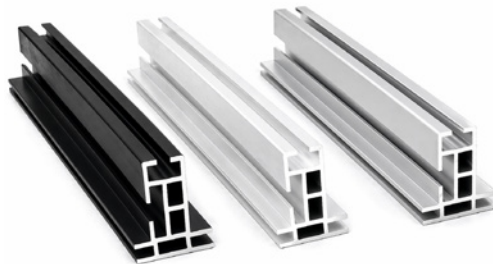

WHY TRADE PARTNERS CHOOSE DIRECT LED FRAMES

FAST TURNAROUNDS, READY TO SHIP

- Unlit SEG frames: 1-2 business days
- LED light boxes: 3-5 business days
- Deep inventory to support fast fulfillment

SECURE PACKAGING FOR TRANSIT

- Reinforced corners for added protection
- Heavy-duty strapping for secure transit
- Protective film helps prevent surface damage

STANDARD FINISH OPTIONS

- Anodized Silver
- Gloss White
- Matte Black

FRAME SIZE