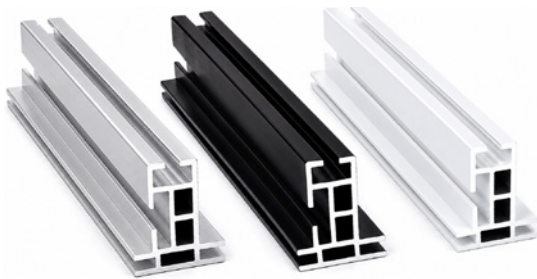

## WHY TRADE PARTNERS CHOOSE DIRECT LED FRAMES

### SECURE PACKAGING FOR TRANSIT

- Reinforced corners for added protection
- Heavy-duty strapping for secure transit
- Protective film helps prevent surface damage